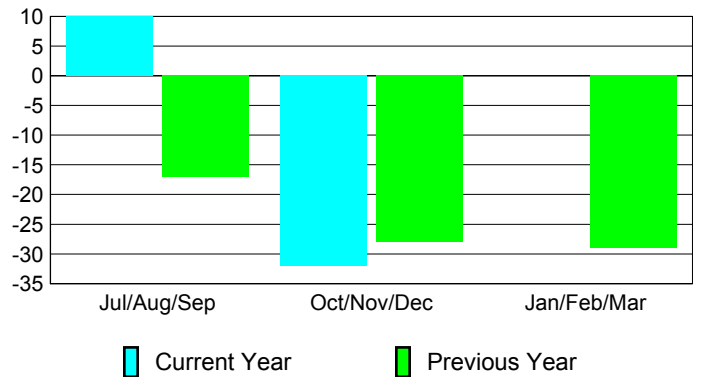

Membership Results
2012-2013

Membership
2011-2012

Month	Net Memb Goal	Actual New Memb	Actual Dropped Memb	Gain/Loss of Memb	Gain/Loss of Memb
Jul/Aug/Sep		47	-37	10	-17
Oct/Nov/Dec		26	-58	-32	-28
Jan/Feb/Mar					-29
Totals		73	-95	-22	-74

Membership Results 2012-2013

Goal, New, Dropped, Gain/Loss

Comparison of Membership Gain/Loss

Current Year Compared to the Previous Year

Gender Comparison 2012-2013

Jul/Aug/Sep

Oct/Nov/Dec

Jan/Feb/Mar