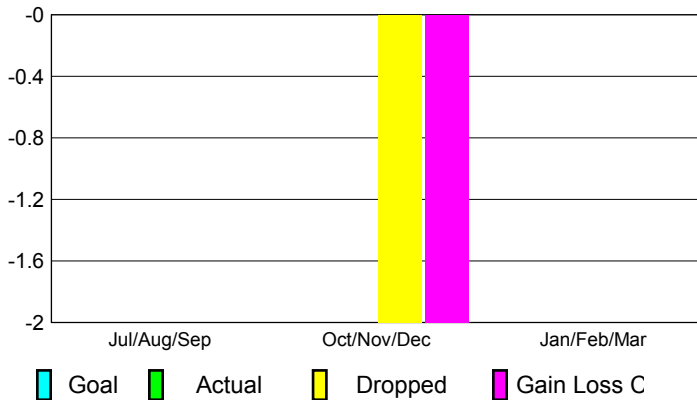

2012-2013 GMT Reports for District (or Undistricted) **District 17 O**

GMT: **Jeff Kriz**

Location: **KANSAS**

GMT CA: **1**

CLUBS

Club Results
2012-2013

Clubs
2011-2012

Month	New Club Goal	Actual New Clubs	Actual Dropped Clubs	Gain/Loss of Clubs	Gain/Loss of Clubs
Jul/Aug/Sep		0	0	0	0
Oct/Nov/Dec		0	-2	-2	0
Jan/Feb/Mar					0
Totals		0	-2	-2	0

Club Results 2012-2013

Goal, New, Dropped, Gain/Loss

Comparison of Club Gain/Loss

Current Year Compared to the Previous Year

YTD Status Quo Clubs 2012-2013

Status Quo Clubs Compared to Status Quo Members

MEMBERSHIP