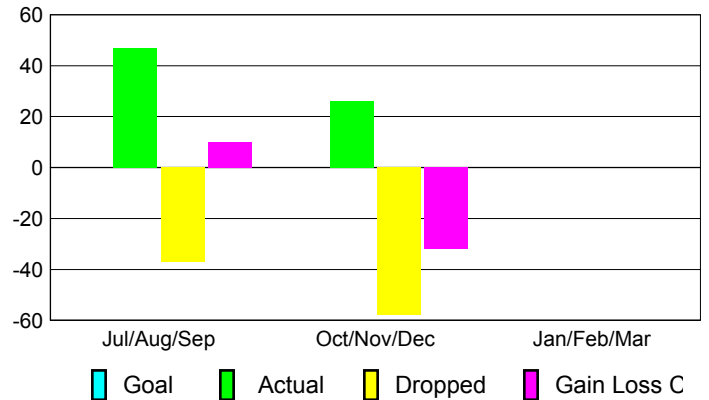

Club Results 2012-2013

Goal, New, Dropped, Gain/Loss

Comparison of Club Gain/Loss

Current Year Compared to the Previous Year

YTD Status Quo Clubs 2012-2013

Status Quo Clubs Compared to Status Quo Members

MEMBERSHIP

Membership Results
2012-2013

Membership
2011-2012

Month	Net Memb Goal	Actual New Memb	Actual Dropped Memb	Gain/Loss of Memb	Gain/Loss of Memb
Jul/Aug/Sep		47	-37	10	-17
Oct/Nov/Dec		26	-58	-32	-28
Jan/Feb/Mar					-29
Totals		73	-95	-22	-74

Membership Results 2012-2013

Goal, New, Dropped, Gain/Loss

Comparison of Membership Gain/Loss

Current Year Compared to the Previous Year

Gender Comparison 2012-2013

Jul/Aug/Sep

Oct/Nov/Dec

Jan/Feb/Mar